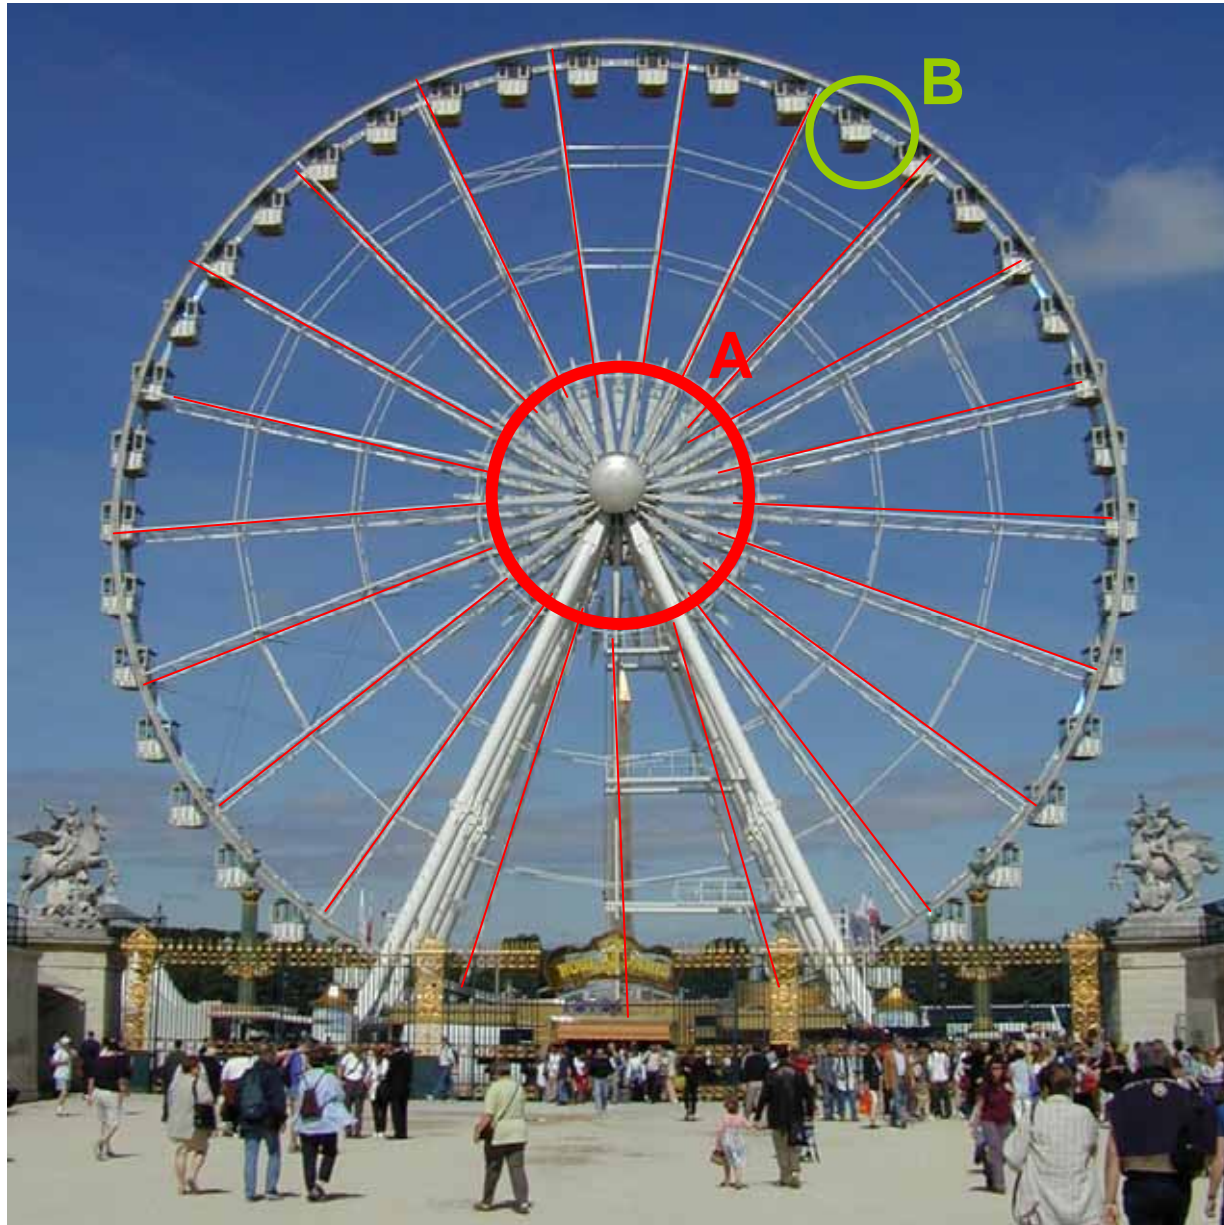

Welke positie wil u innemen in het leven van de consument?