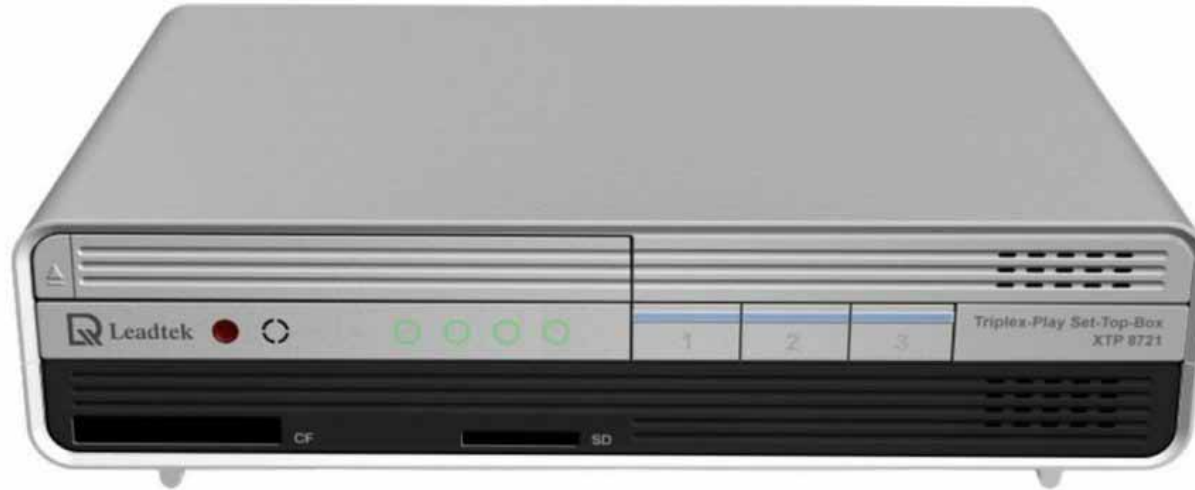

LG Electronics' 50-inch Plasma Display Panel incorporates wireless technology eliminating all cords to the panel.

Sony Reader

Display: 15cm diagonally  
Battery life: 7,500 pages before recharge  
Formats: BBeB/PDF/JPEG/MP3  
Size: 175mm x 124mm x 14mm  
Weight: 250g

Leadtek's XTP8721 -  
H.264 based Triple-Play Set-Top Box

Leadtek's Triple-Play Set-Top Box, is capable of supporting today's demanding requirements in triple-play technologies, including IPTV, video-telephony, video streaming, DVD playback, VoIP, analog voice and online.

The iRobot Scooba(tm) Floor Washing Robot's innovative four-step cleaning process preps, washes, scrubs and dries hard floors.

The SkyScout(tm) is a handheld device that instantly identifies and/or locates any celestial object visible to the naked eye, providing educational and entertaining information, both in text and audio.

The Fusion Messenger Bag offers an integrated solar charging solution with an optional PowerPac designed for the mobile professional.

Low-profile, roof-mounted, enclosed antenna turns any vehicle into rolling "hot spot," enabling high-speed Internet access for WiFi equipped devices (laptops, PDAs); hundreds of digital satellite TV/music channels.