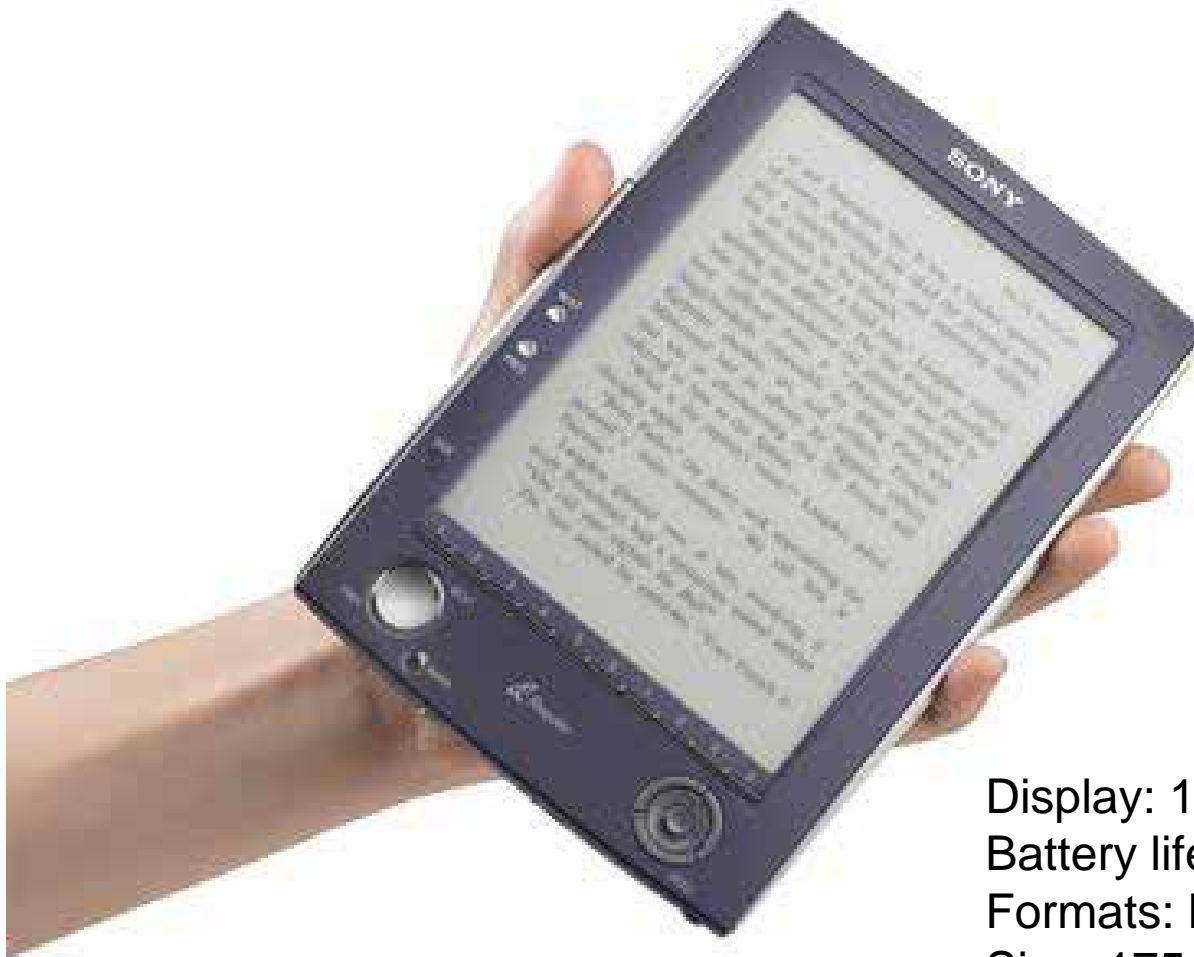

LG Electronics' 50-inch Plasma Display Panel incorporates wireless technology eliminating all cords to the panel.

Sony Reader

Display: 15cm diagonally  
Battery life: 7,500 pages before recharge  
Formats: BBeB/PDF/JPEG/MP3  
Size: 175mm x 124mm x 14mm  
Weight: 250g

The iRobot Scooba(tm) Floor Washing Robot's innovative four-step cleaning process preps, washes, scrubs and dries hard floors.

The SkyScout(tm) is a handheld device that instantly identifies and/or locates any celestial object visible to the naked eye, providing educational and entertaining information, both in text and audio.

The Fusion Messenger Bag offers an integrated solar charging solution with an optional PowerPac designed for the mobile professional.

Low-profile, roof-mounted, enclosed antenna turns any vehicle into rolling "hot spot," enabling high-speed Internet access for WiFi equipped devices (laptops, PDAs); hundreds of digital satellite TV/music channels.

Widescreen 8" TFT LCD Overhead PC based Media-Center with HD Touchscreen

The Portable Multimedia Player is the world's first pocket-size satellite TV reception enabled player that also stores and plays music and video and allows for viewing photos.